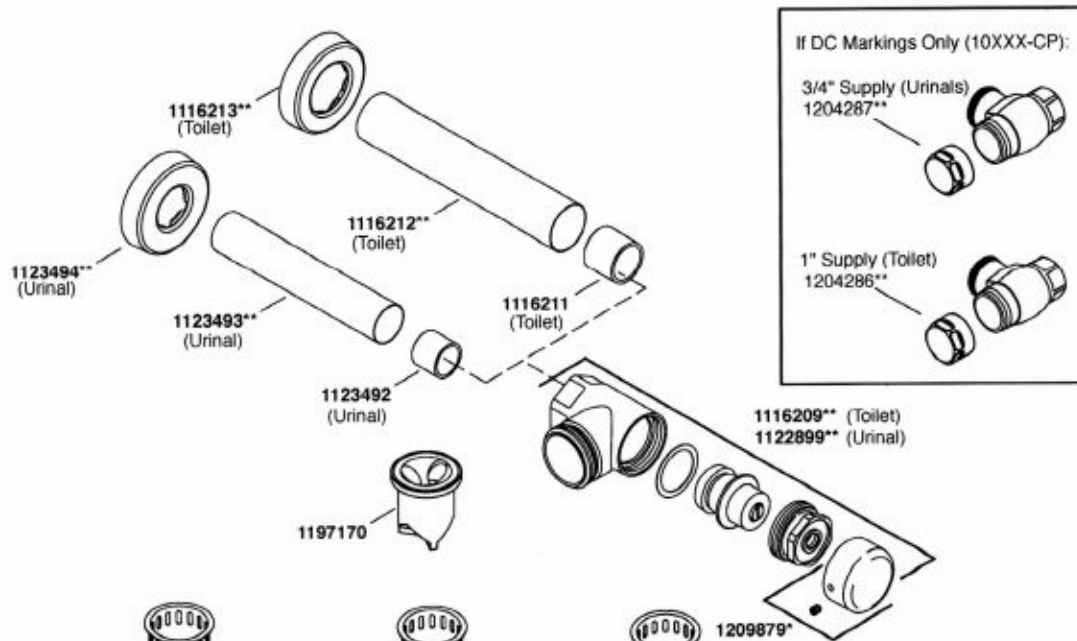

1080045
(Battery Case
w/o batteries)

© 2017 Kohler Co.

Tripoint®

touchless DC 0.5 gpf washdown urinal flushometer
K-10958-SV-CP

If DC Markings Only (10XXX-CP):

3/4" Supply (Urinals)
1204287**

1" Supply (Toilet)
1204286**

Size	Tailpiece Assembly
3/4"	1192026** (Includes 1197170)
1-1/4"	1192025** (Includes 1197170)
1-1/2"	1192024** (Includes 1197170)

Size	Spud Nut
3/4"	1123487**
1-1/4"	1123482**
1-1/2"	1116205**

Size	Gasket Set
3/4"	1151755
1-1/4"	1151754
1-1/2"	1149871

Size	Escutcheon
3/4"	1123488**
1-1/4"	1123483**
1-1/2"	1116208**