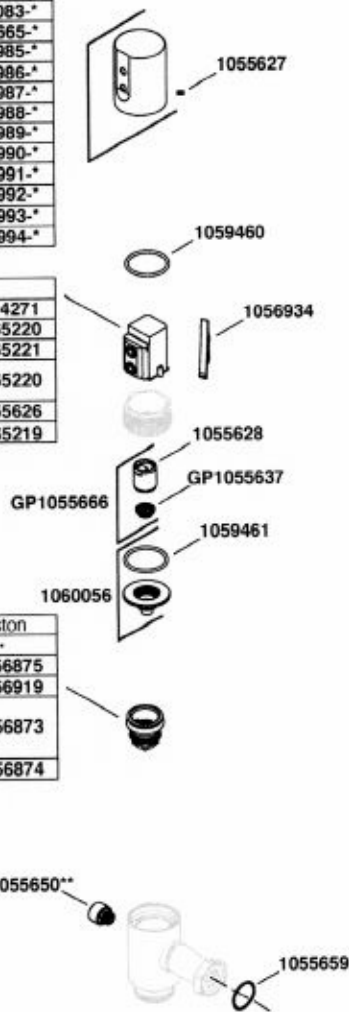

KOHLER
GENUINE PARTS

Tripoint®

touchless DC 0.5 gpf washdown urinal flushometer
K-10958-SV-CP

ORIGINAL VERSION

(Not serviceable with updated version)

Includes SKUs: 10669, 10949, 10956, 10957, 10958, 10959, 10960, 10961, 10962, 10964, 10965, 10966

SKU	Cover
10669	1144995-*
10949	1103083-*
10956	1055665-*
10957	1144985-*
10958	1144986-*
10959	1144987-*
10960	1144988-*
10961	1144989-*
10962	1144990-*
10963	1144991-*
10964	1144992-*
10965	1144993-*
10966	1144994-*

SKU	
10949	1104271
10958	10963
10960	10965
10961	10966
10959	10964
10956	10669
10957	10962

SKU	Piston
10949	-
10958	10963
10960	10965
10961	10966
10956	10669
10957	10962
10959	10964

* Service with 1104272 (in place of 1060056), 1106845, and 1104270 (Not shown on page)

1271944-8-B

UPDATED VERSION

Includes SKUs: 7531, 7535, 7537, 7539, 7542, 7546, 10949-SV, 10956-SV, 10957-SV, 10958-SV, 10960-SV, and -RF versions