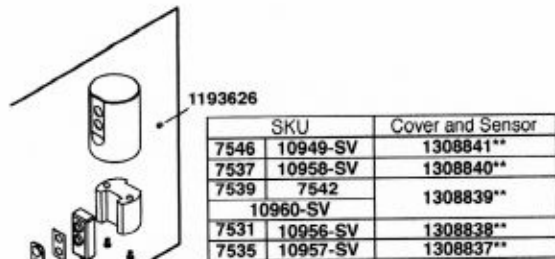

SKU	Cover and Sensor
7546	10949-SV
7537	10958-SV
7539	7542
10960-SV	
7531	10956-SV
7535	10957-SV

1080045
(Battery Case
w/o batteries)

© 2017 Kohler Co.